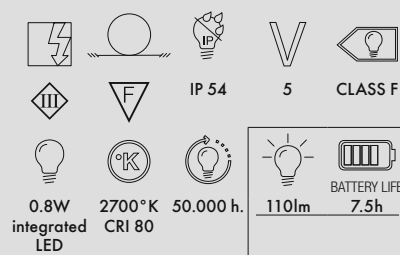

# BATTERY 2015

Design Ferruccio Laviani

kg  
0.36